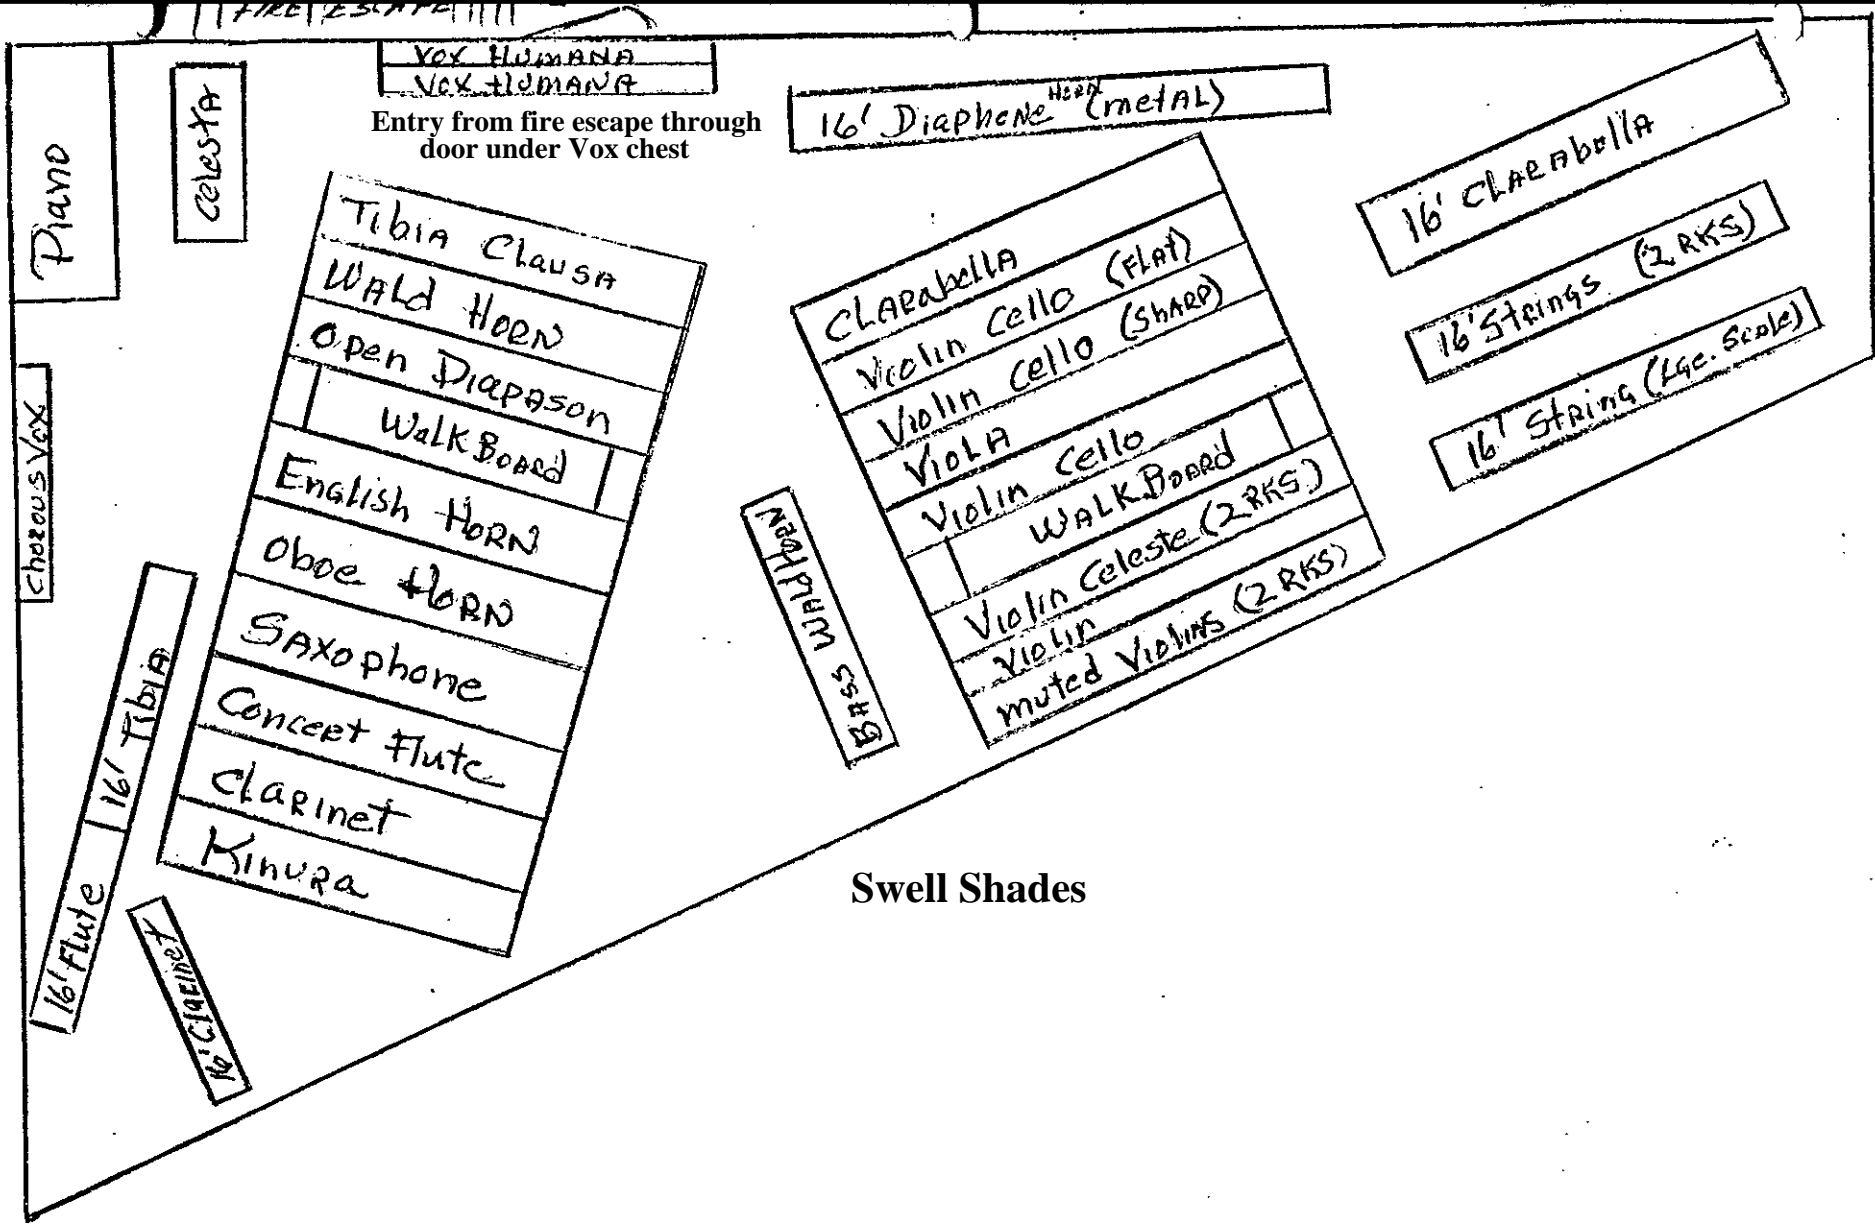

left side of theater (Stage Right)

Relays & Subd: under Chamber.

25

Right Side of Theater (Stage Left)
 Relays & Swbd: Under 16' Tibia

37

Entry door from Projection Booth
generator room

Highest point in ceiling organ is 125"

Echo Chamber
Left Rear of building