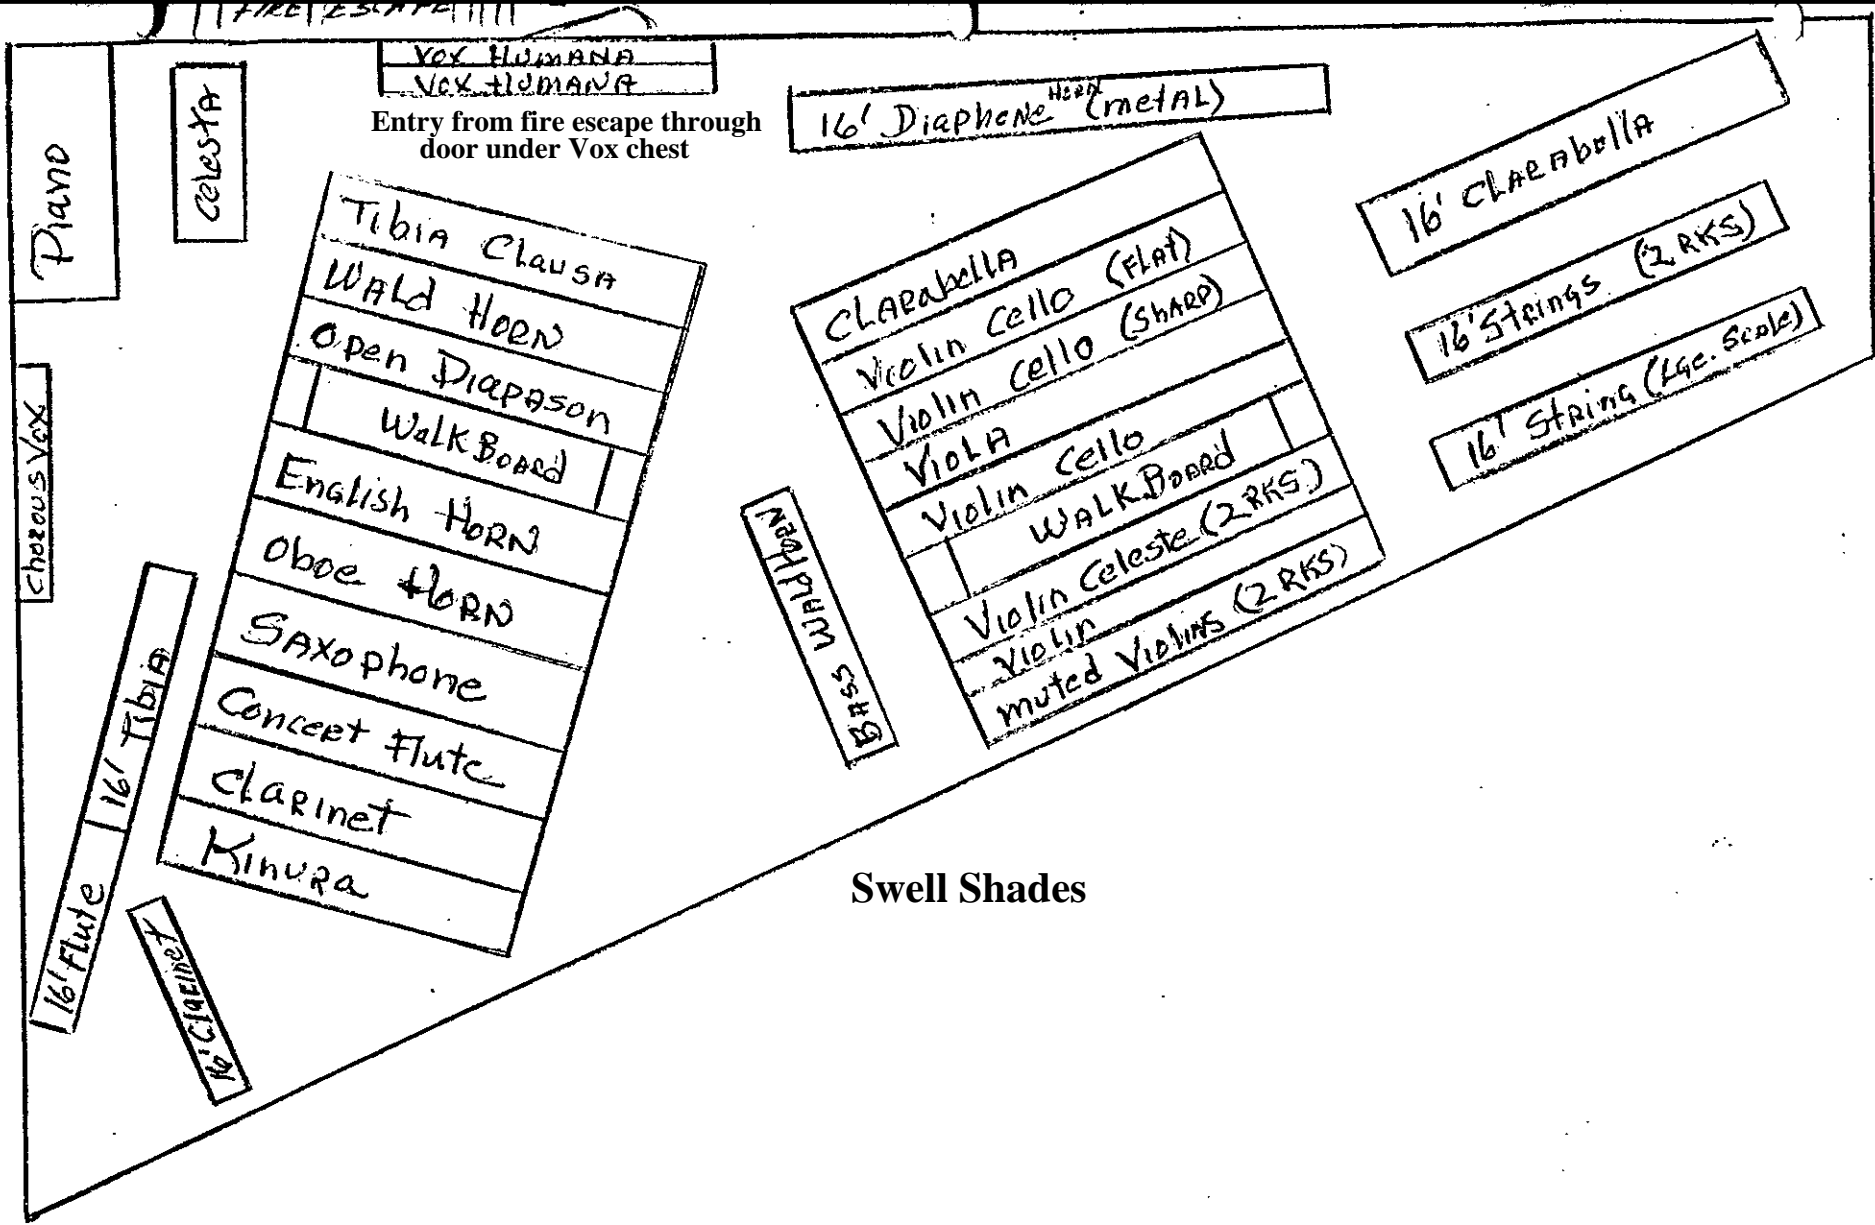

left side of theater (Stage Right)

Relays & Subd: under Chamber.

25

Right Side of Theater (Stage Left)
Relays & Swbd: Under 16' Tibia

37

Entry door from Projection Booth
generator room

Highest point in ceiling organ is 125"

Echo Chamber
left Rear of building