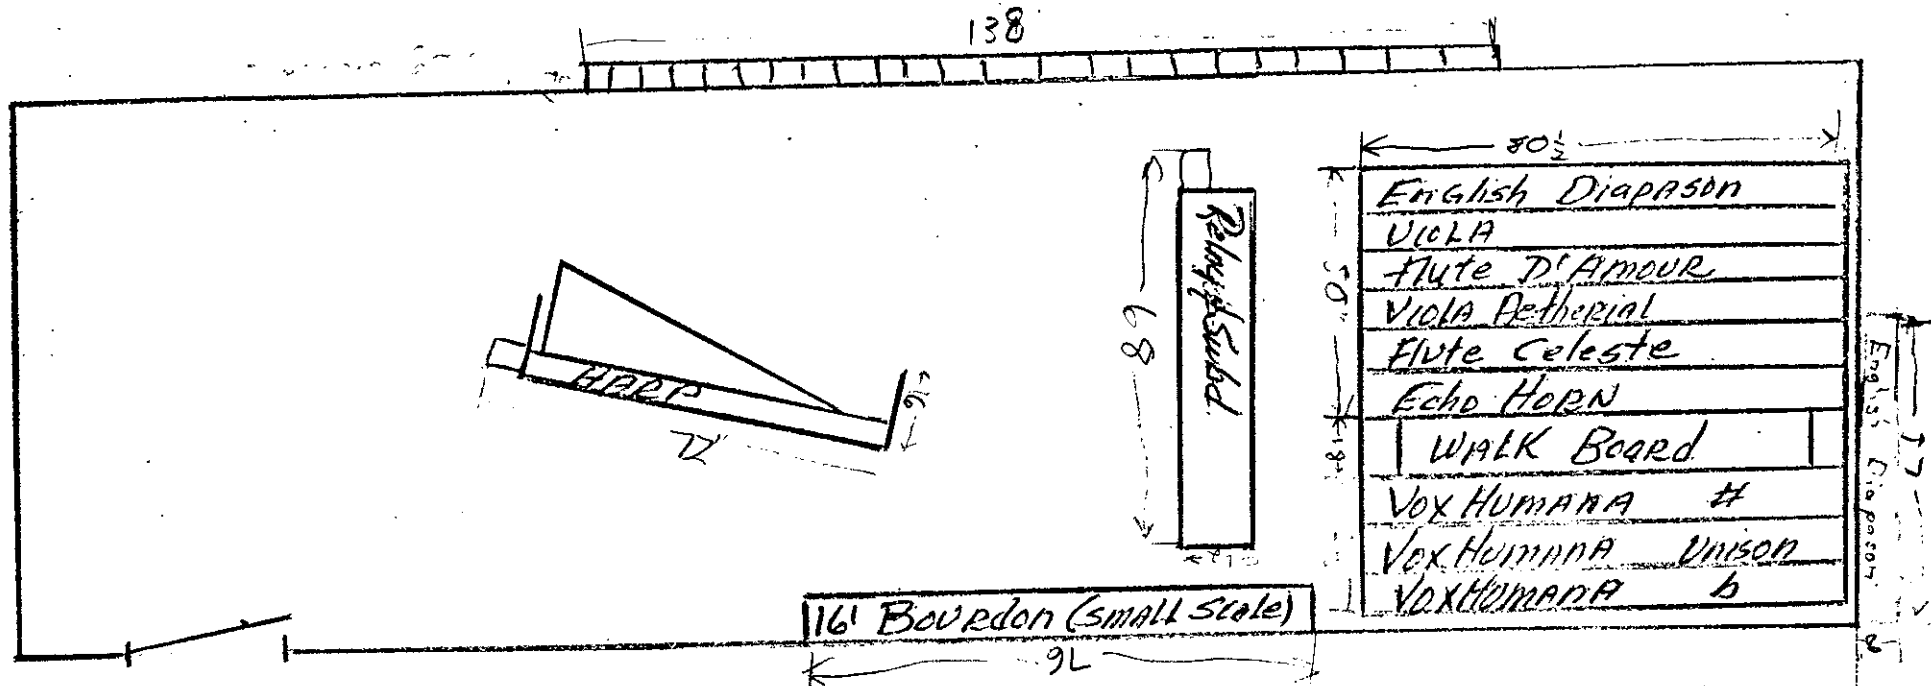

left side of theater (Stage Right)

Relays & Subd: under Chamber.

25

Right Side of Theater (Stage Left)
 Relays & Swbd: Under 16' Tibia

37

Entry door from Projection Booth
generator room

Highest point in ceiling organ is 125"

Echo Chamber
Left Rear of building