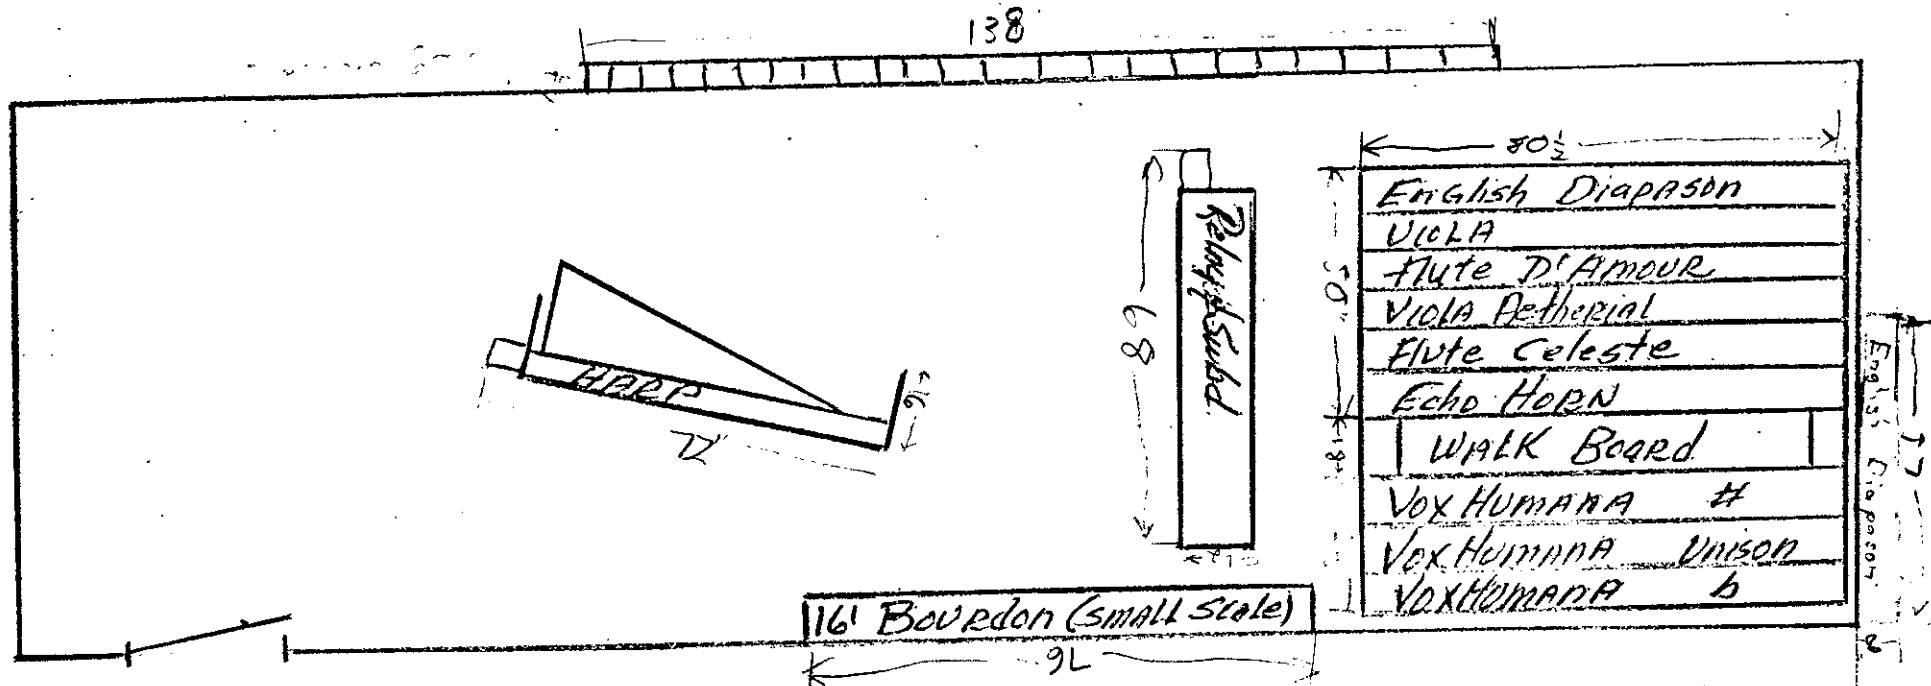

left side of theater (Stage Right)

Relays & Subd: under Chamber.

25

Right Side of Theater (Stage Left)
Relays & Swbd: Under 16' Tibia

37

Entry door from Projection Booth
generator room

Highest point in ceiling organ is 125"

Echo Chamber
left Rear of building